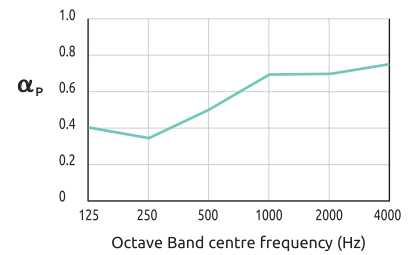

## Key Features

- Classic fissured pattern
- Ideal for storage facilities and warehouses

Edge Detail	Board	Tegular
<b>Thickness (mm)</b>	15	15
<b>Modules (mm)</b>	600 x 600 ..... 958M 1200 x 600 ..... 952M 1220 x 610 ..... 755U	600 x 600 ..... 962M
<b>Suspension Systems</b>	Prelude 24 XL <sup>2</sup> / TLS	Prelude 24 XL <sup>2</sup> / TLS
<b>Colour</b>	Global White	

## Acoustics

	$\alpha_w$	$D_{nfw}$	Class	NRC	125	250	500	1000	2000	4000
Board, Tegular	0.55(H)	34 dB	D	0.55	0.40	0.35	0.50	0.70	0.70	0.75